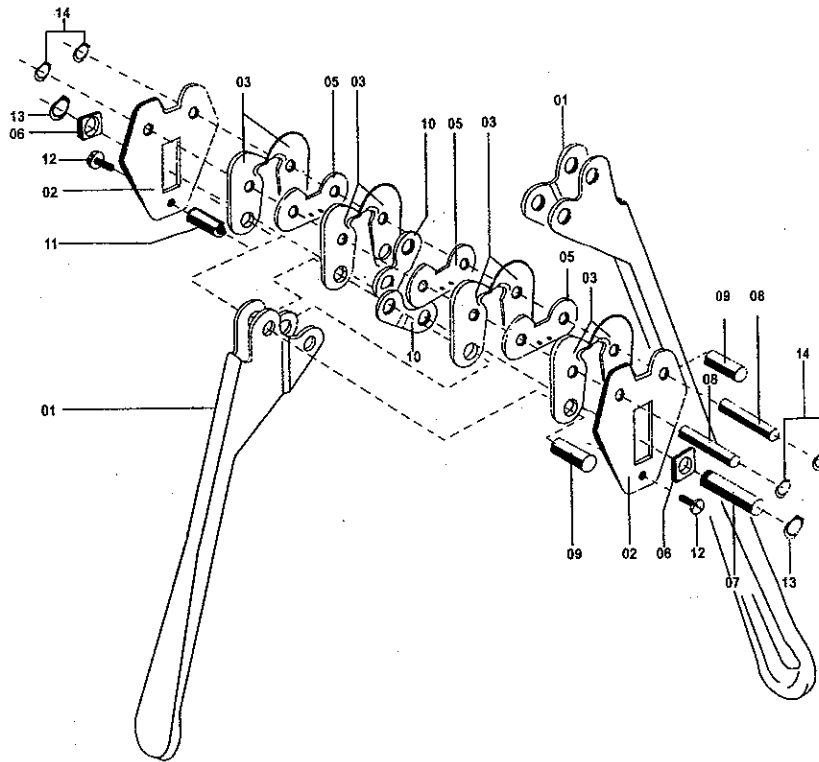

SEALER For Plastic Strapping

Ref.No.	Part name	Quantity	Ref.No.	Part name	Quantity
1	Lever handle short	2	6	Pivot slide	2
1	Lever handle long	2	7	Axle	1
2	Cover plate 16mm, 5/8"	2	8	Axle	2
2	Cover plate 10+13mm, 3/8"+1/2"	2	9	Bolt	2
2	Cover plate 19mm, 3/4"	2	10	Link	2
3	Jaw 10+13mm, 3/8"+1/2"	8	11	Spacer	1
3	Jaw 16+19mm, 5/8"+3/4"	8	12	Screw	2
5	Anvil 10mm, 3/8"	3	13	Snap ring	2
5	Anvil 13mm, 1/2"	3	14	Snap ring	4
5	Anvil 16mm, 5/8"	3			
5	Anvil 19mm, 3/4"	3			

Please order parts by number and name.