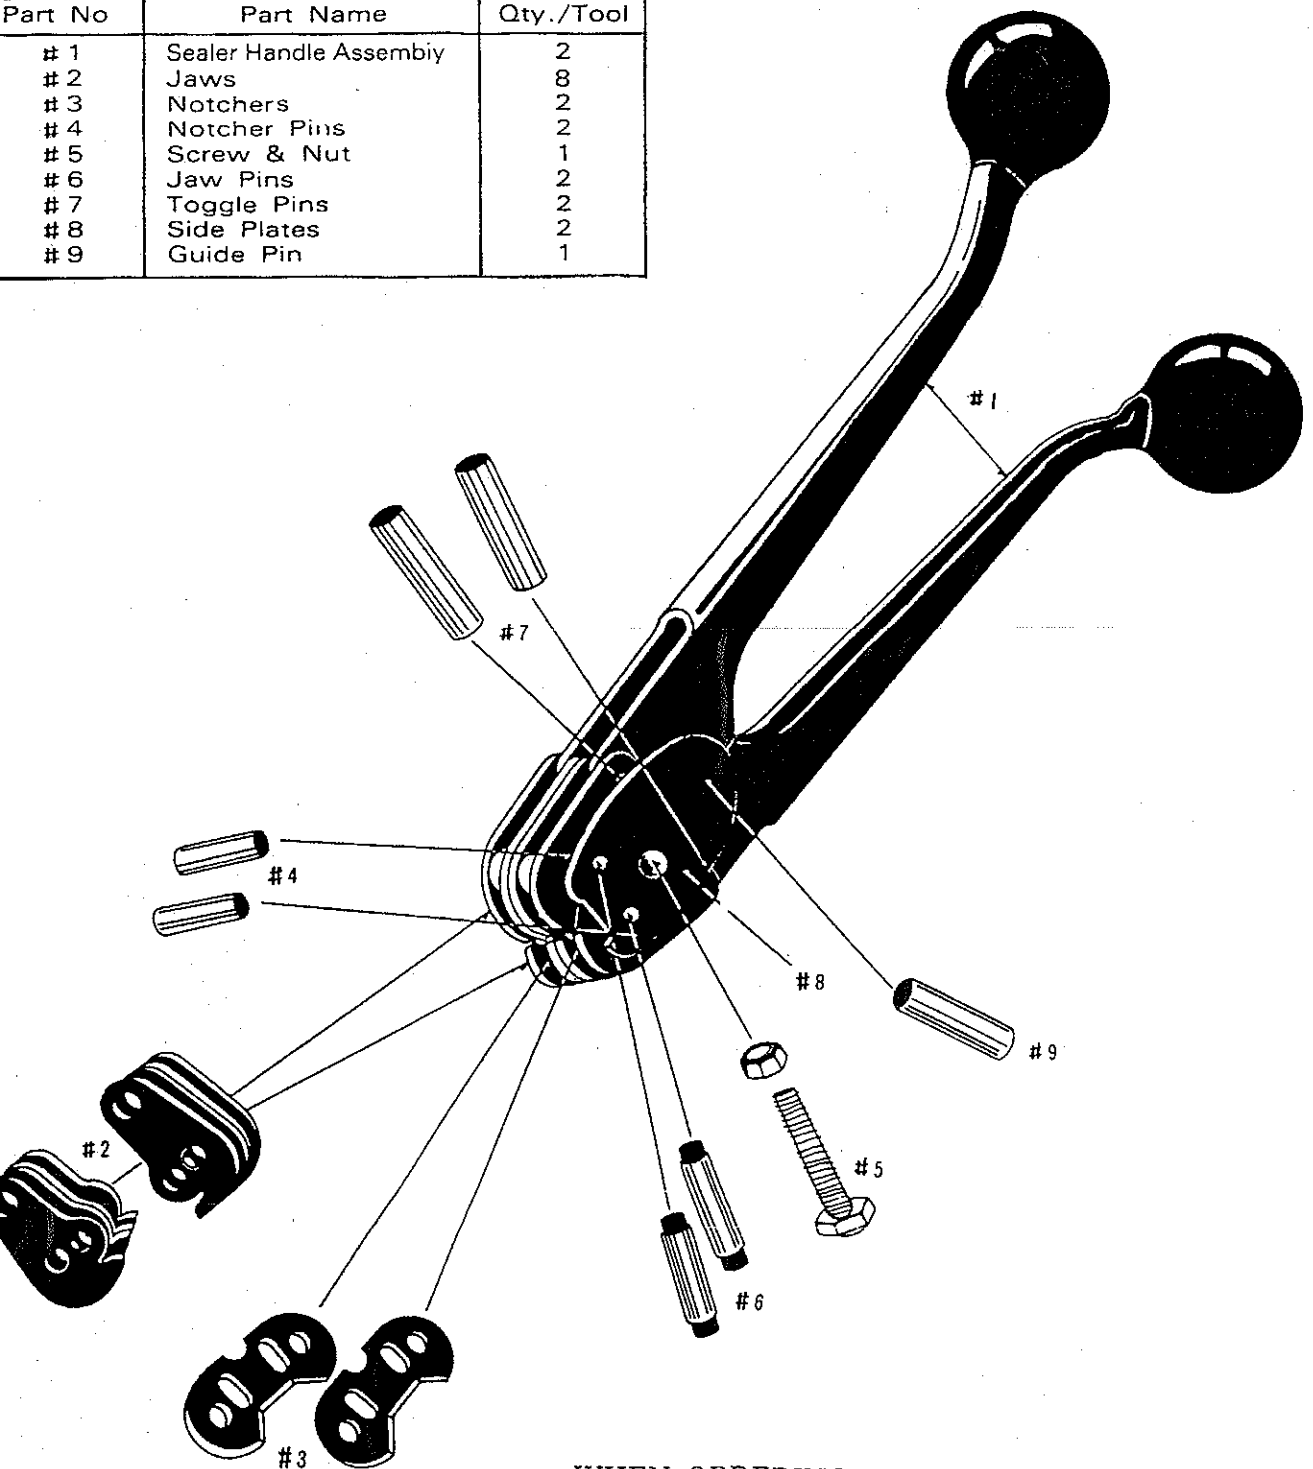

# STEEL STRAPPING SEALER

## PARTS LIST

Part No	Part Name	Qty./Tool
# 1	Sealer Handle Assembly	2
# 2	Jaws	8
# 3	Notchers	2
# 4	Notcher Pins	2
# 5	Screw & Nut	1
# 6	Jaw Pins	2
# 7	Toggle Pins	2
# 8	Side Plates	2
# 9	Guide Pin	1

*WHEN ORDERING parts, be sure to specify the size or model number of the sealer, in addition to the part number.*